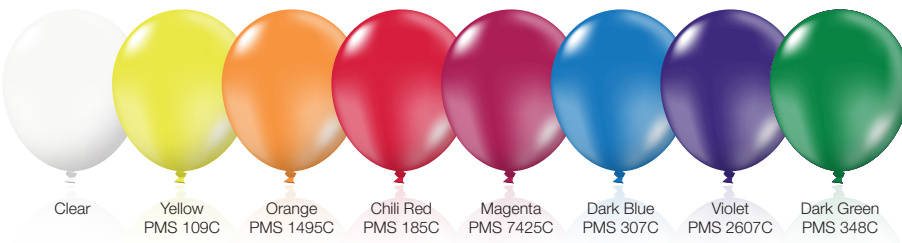

Balloon Colour Range

Pantone codes can be used as a guide to the *inflated* balloon colour.

30cm Latex Balloons

Standard

Crystal

Metallic

40cm Latex Balloons

Standard