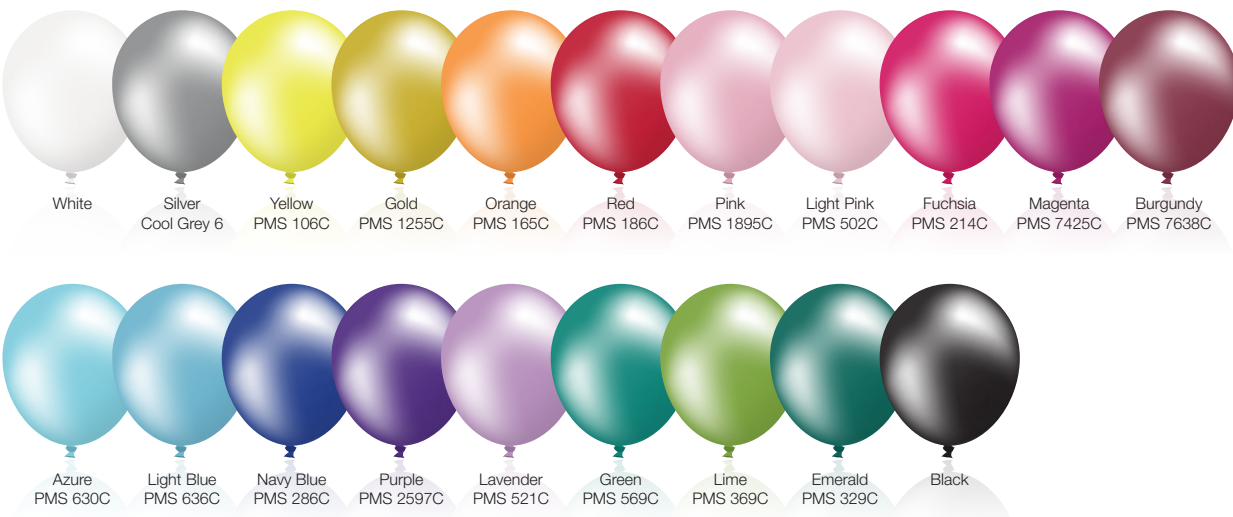

Balloon Colour Range

Pantone codes can be used as a guide to the *inflated* balloon colour.

30cm Latex Balloons

Standard

Crystal

Metallic

40cm Latex Balloons

Standard

72cm Latex Balloons

Standard

Foil Balloons